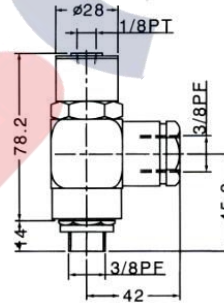

3/8" PİLOT UYARILI KİLİTLEME VALFİ LOCKING VALVE WITH PILOT

MODEL PNWPC40