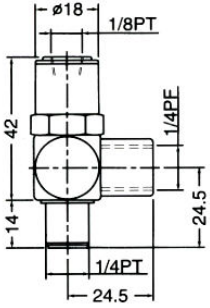

1/4" PİLOT UYARILI KİLİTLEME VALFİ (ÇEK VALF) LOCKING VALVE WITH PILOT WARNING

MODEL PNWPC20